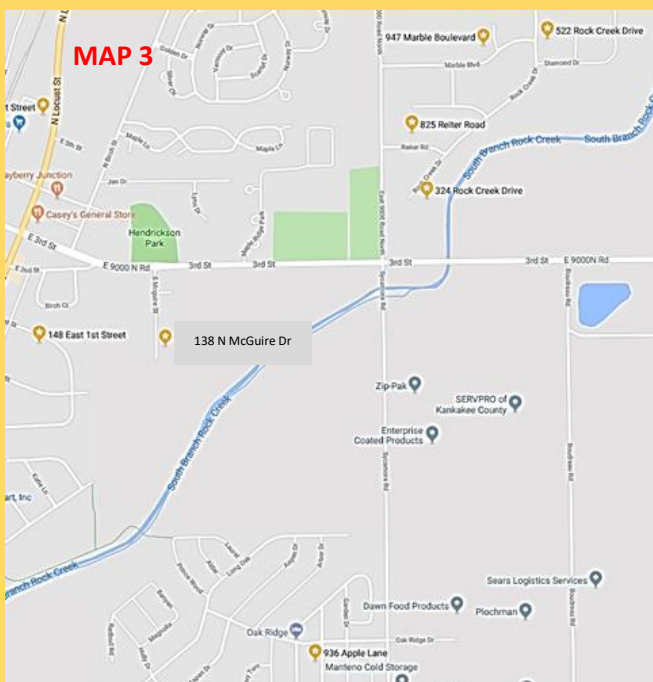

MANTENO'S SUMMER

COMMUNITY WIDE

Sponsored by Manteno PTO

Friday July 20, Saturday July 21 & Sunday July 22 8am – 4 pm

MAP 1:

- 318 W. Division
- 613 N. Locust Street
- 984 N. Westshore Blvd
- 968 N. Westshore Blvd
- 363 W. 7th St
- 291 W. 4th St
- 284 W. 4th St
- 235 W. 4th St
- 246 W. 2nd St
- 280 Vine St (Friday 8-4 Saturday 8-1)
- 483 Water Tower North
- 543 Parseghian Place
- 695 Willow Road
- 614 Willow
- 536 Malloy St

MAP 2:

- 1881 W. Division (Risen Savior Lutheran Church: Thurs & Fri 8-4 Sat 8-12)
- 1061 Windfield Dr
- 1009 N. Longfellow Dr
- 525 Sandburg St

MAP 4:

- 798 Kurt Dr
- 1149 Fawn Circle
- 1103 Meadow Path
- 981 Meadow Path
- 1373 Rainbow Circle
- 615 Enclave
- 477 Brian Drive
- 445 Brian Drive
- 414 Jeffrey Drive
- 390 Dolly Drive
- 225 S. Hickory

MAP 3:

- 148 E. 1st Street
- 138 N. McGuire Dr
- 936 Apple Lane
- 825 Reiter Road
- 947 Marble Blvd
- 522 Rock Creek Drive
- 324 Rock Creek Drive