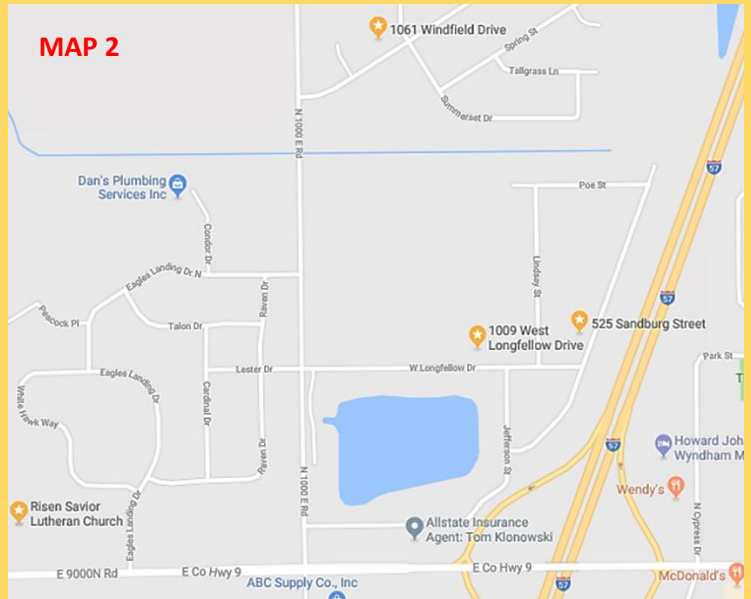

MANTENO'S SUMMER

COMMUNITY WIDE

Sponsored by Manteno PTO

Friday July 20, Saturday July 21 & Sunday July 22 8am – 4 pm

MAP 1:

- 318 W. Division
- 613 N. Locust Street
- 984 N. Westshore Blvd
- 968 N. Westshore Blvd
- 363 W. 7th St
- 291 W. 4th St
- 284 W. 4th St
- 235 W. 4th St
- 246 W. 2nd St
- 280 Vine St (Friday 8-4 Saturday 8-1)
- 483 Water Tower North
- 543 Parseghian Place
- 695 Willow Road
- 614 Willow
- 536 Malloy St

MAP 2:

- 1881 W. Division (Risen Savior Lutheran Church: Thurs & Fri 8-4 Sat 8-12)
- 1061 Windfield Dr
- 1009 N. Longfellow Dr
- 525 Sandburg St

MAP 4:

- 798 Kurt Dr
- 1149 Fawn Circle
- 1103 Meadow Path
- 981 Meadow Path
- 1373 Rainbow Circle
- 615 Enclave
- 477 Brian Drive
- 445 Brian Drive
- 414 Jeffrey Drive
- 390 Dolly Drive
- 225 S. Hickory

MAP 3:

- 148 E. 1st Street
- 138 N. McGuire Dr
- 936 Apple Lane
- 825 Reiter Road
- 947 Marble Blvd
- 522 Rock Creek Drive
- 324 Rock Creek Drive