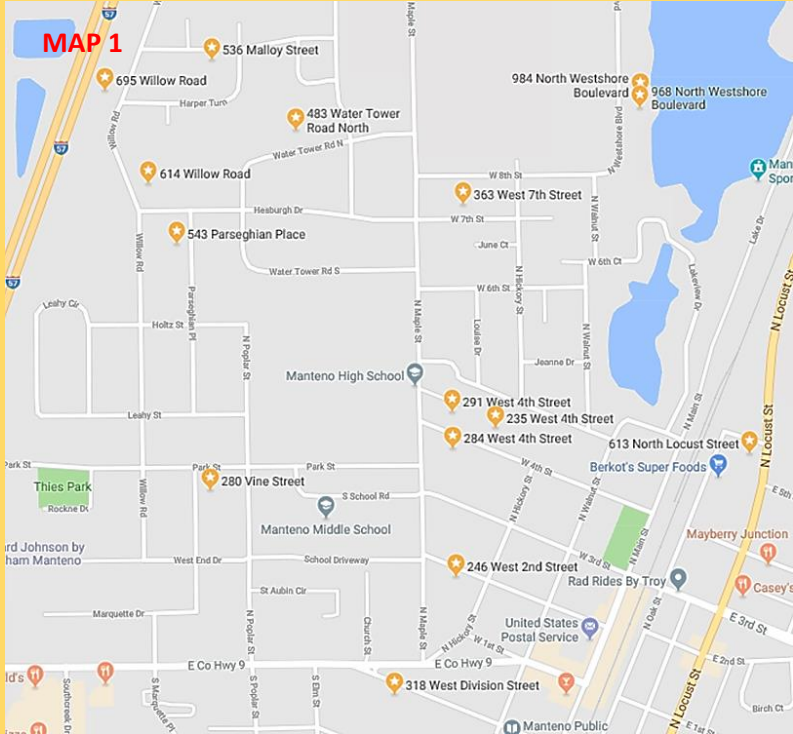

MANTENO'S SUMMER

COMMUNITY WIDE

Sponsored by Manteno PTO

Friday July 20, Saturday July 21 & Sunday July 22 8am – 4 pm

MAP 1:

- 318 W. Division
- 613 N. Locust Street
- 984 N. Westshore Blvd
- 968 N. Westshore Blvd
- 363 W. 7th St
- 291 W. 4th St
- 284 W. 4th St
- 235 W. 4th St
- 246 W. 2nd St
- 280 Vine St (Friday 8-4 Saturday 8-1)
- 483 Water Tower North
- 543 Parseghian Place
- 695 Willow Road
- 614 Willow
- 536 Malloy St

MAP 2:

- 1881 W. Division (Risen Savior Lutheran Church: Thurs & Fri 8-4 Sat 8-12)
- 1061 Windfield Dr
- 1009 N. Longfellow Dr
- 525 Sandburg St

MAP 4:

- 798 Kurt Dr
- 1149 Fawn Circle
- 1103 Meadow Path
- 981 Meadow Path
- 1373 Rainbow Circle
- 615 Enclave
- 477 Brian Drive
- 445 Brian Drive
- 414 Jeffrey Drive
- 390 Dolly Drive
- 225 S. Hickory

MAP 3:

- 148 E. 1st Street
- 138 N. McGuire Dr
- 936 Apple Lane
- 825 Reiter Road
- 947 Marble Blvd
- 522 Rock Creek Drive
- 324 Rock Creek Drive