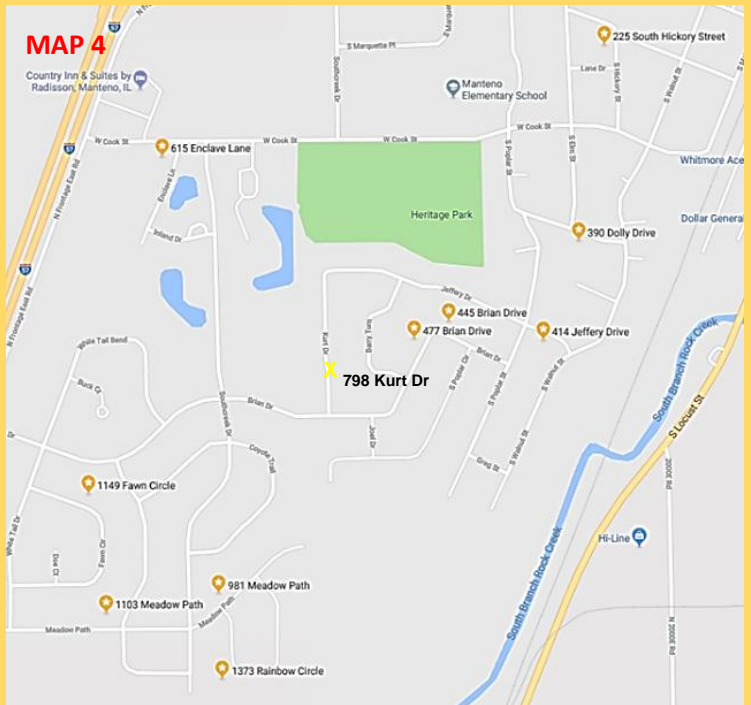

MANTENO'S SUMMER

COMMUNITY WIDE

Sponsored by Manteno PTO

Friday July 20, Saturday July 21 & Sunday July 22 8am – 4 pm

MAP 1:

- 318 W. Division
- 613 N. Locust Street
- 984 N. Westshore Blvd
- 968 N. Westshore Blvd
- 363 W. 7th St
- 291 W. 4th St
- 284 W. 4th St
- 235 W. 4th St
- 246 W. 2nd St
- 280 Vine St (Friday 8-4 Saturday 8-1)
- 483 Water Tower North
- 543 Parseghian Place
- 695 Willow Road
- 614 Willow
- 536 Malloy St

MAP 2:

- 1881 W. Division (Risen Savior Lutheran Church: Thurs & Fri 8-4 Sat 8-12)
- 1061 Windfield Dr
- 1009 N. Longfellow Dr
- 525 Sandburg St

MAP 4:

- 798 Kurt Dr
- 1149 Fawn Circle
- 1103 Meadow Path
- 981 Meadow Path
- 1373 Rainbow Circle
- 615 Enclave
- 477 Brian Drive
- 445 Brian Drive
- 414 Jeffrey Drive
- 390 Dolly Drive
- 225 S. Hickory

MAP 3:

- 148 E. 1st Street
- 138 N. McGuire Dr
- 936 Apple Lane
- 825 Reiter Road
- 947 Marble Blvd
- 522 Rock Creek Drive
- 324 Rock Creek Drive